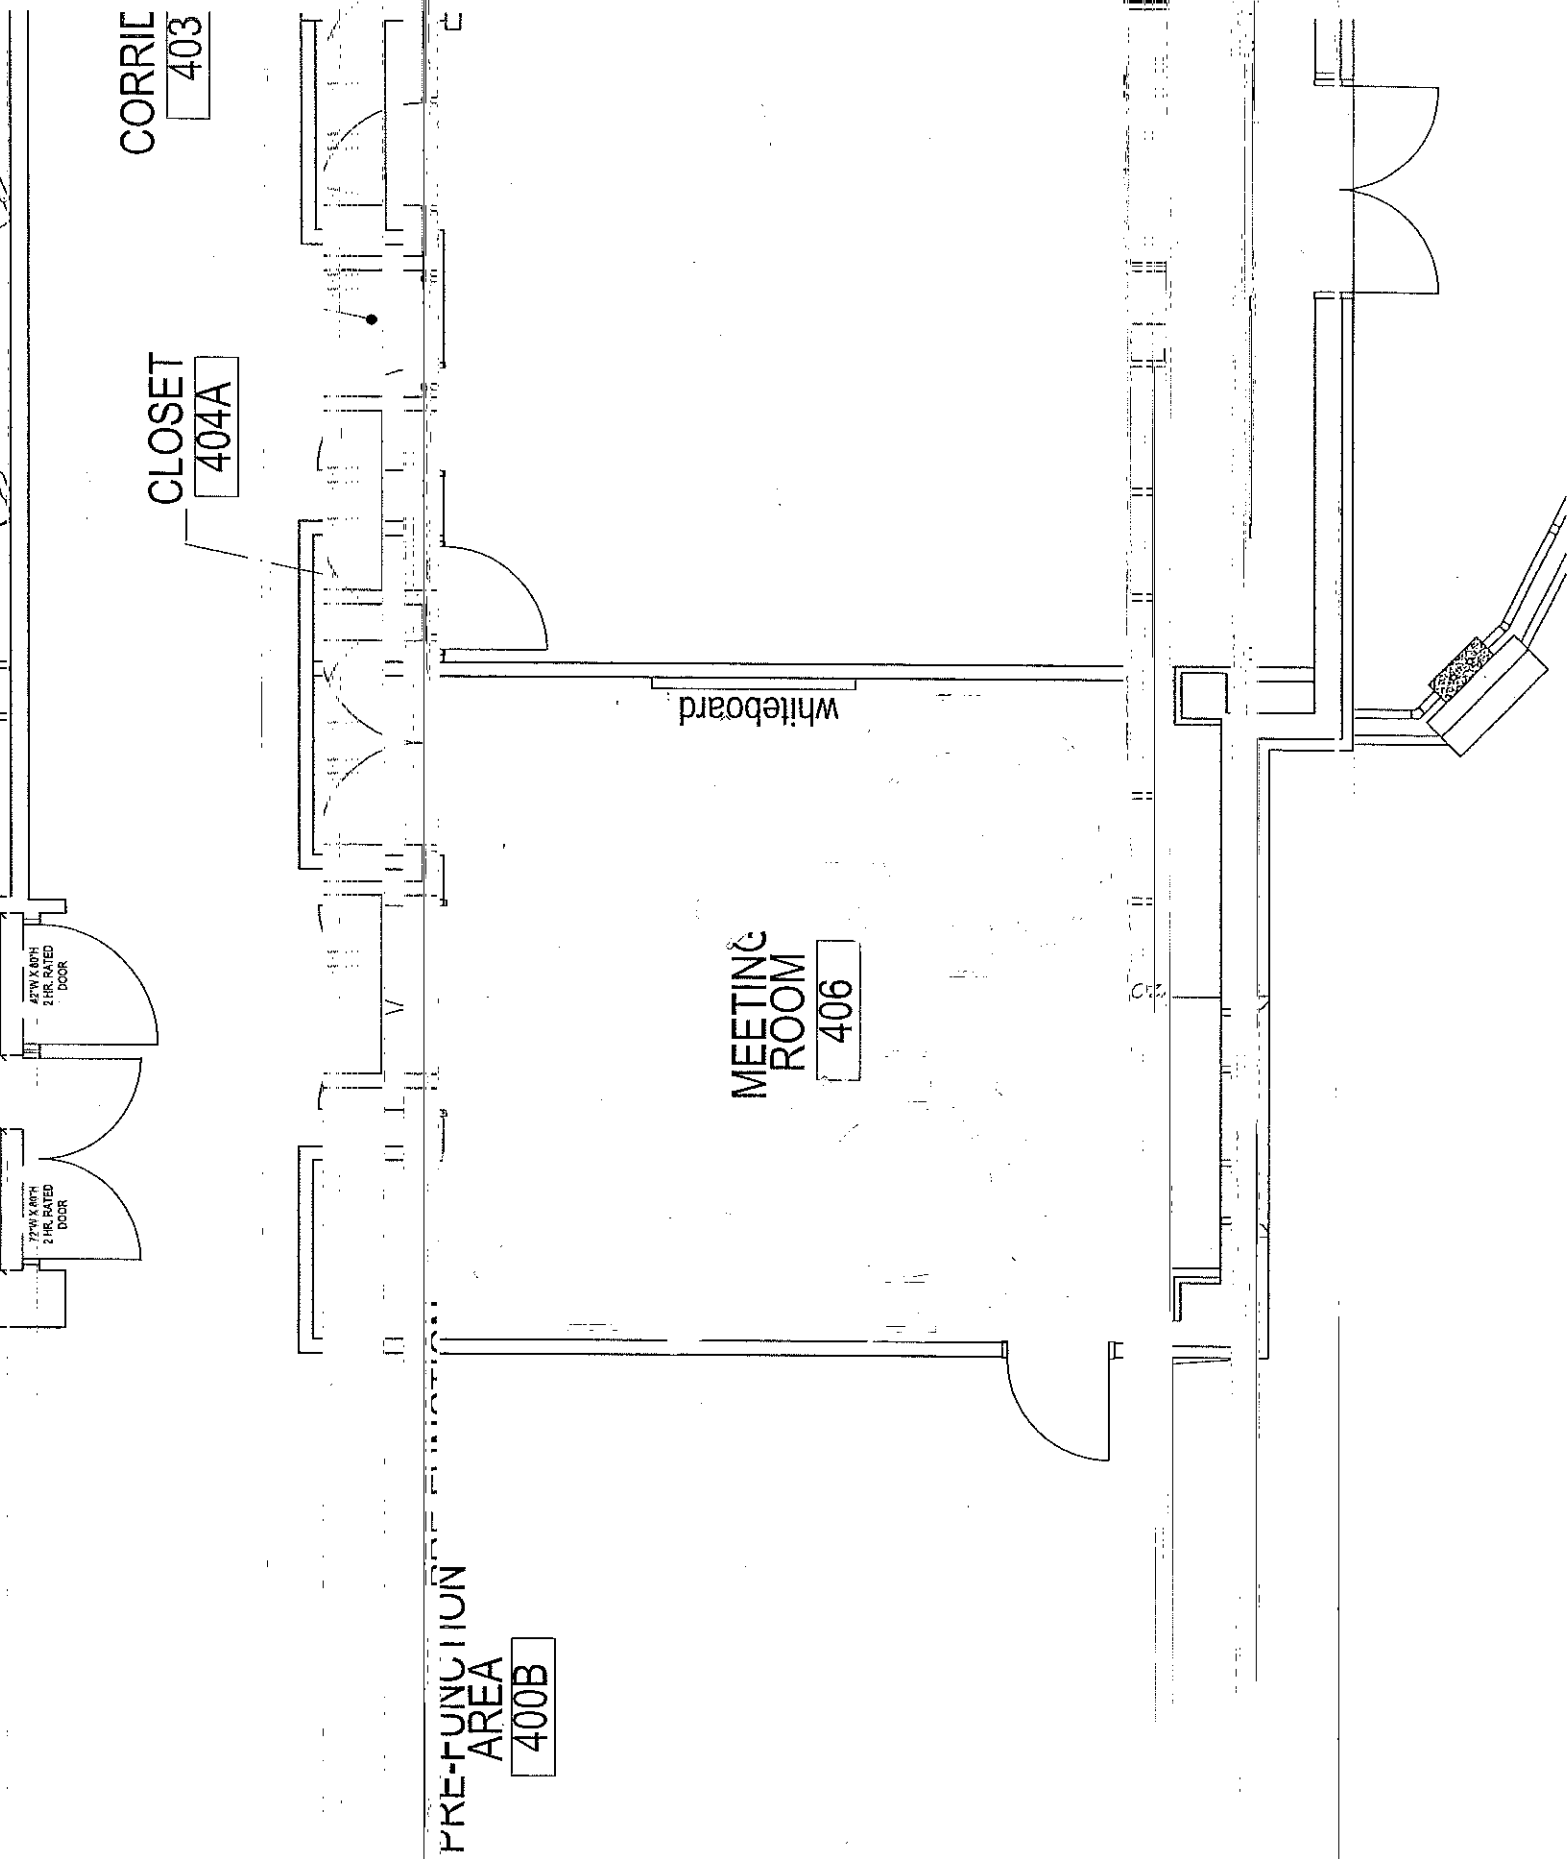

CLOSET
404A
404A

CORRIDOR
403

ROOM
405

screen
whiteboard

CLOSET
404A

MEETING ROOM
406

whiteboard

PRE-FUNCTION
AREA
400B

CLOSET
404A

CORRIE
403

7'6" X 8'0"
2 HR. RATED
DOOR

7'6" X 8'0"
2 HR. RATED
DOOR